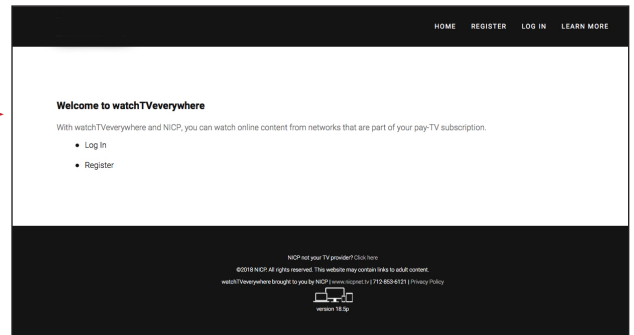

watch TV everywhere

registration

1. Call our office to verify that the information matches how your account has been setup including last name/first initial & account number, which is different than your Marne Elk Horn account number.
2. Go to www.wtve.net
3. 'Select your tv provider' from the pull down menu choose:
Marne & Elk Horn Telephone Company
4. Click 'Register' from menu buttons
5. Enter 'Account Number' given to you.
6. Enter 'Last Name & First Initial' of primary account holder as shown on the bill, with a space in between.
7. Enter 'New User Information'. This information is unique to this website and does not have to match your bill.
8. Click 'Register', then 'Create Account'.
9. You will receive an email, to the address you registered under, from Watch TV Everywhere, which will include an activation link. Click on the link to complete the registration process.
10. Use this website as a way to access several popular TV networks from your mobile or Internet-connected devices. When you click on a network, you will see the programs available to watch.